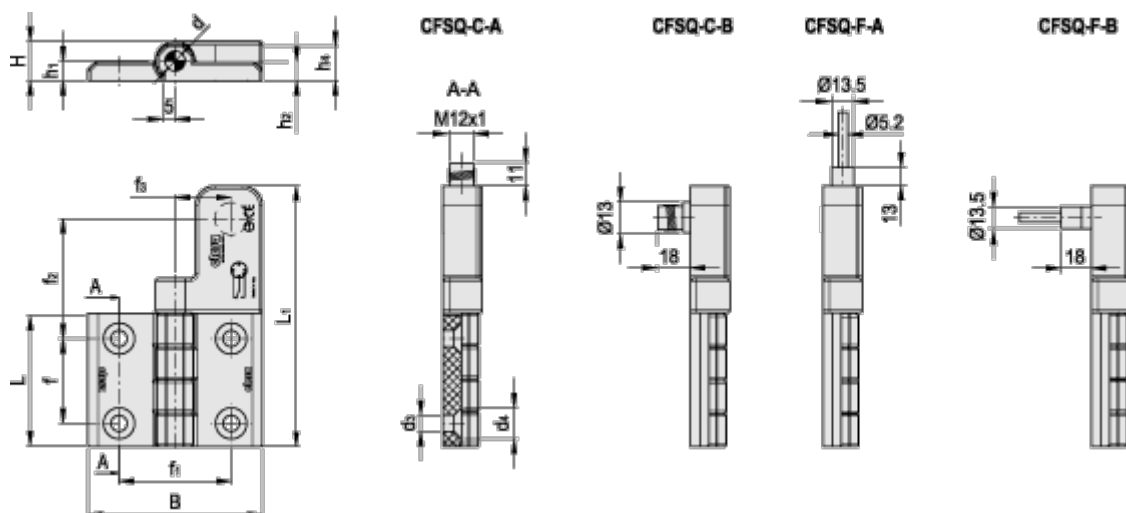

Article number: 2310427035

Description: E+G Hinge with safety switch CFSQ.60-SH-6-F-B-D-5

Measures

B = 70	H = 16
d = 7	h1 = 8
d3 = 6.5	h2 = 7.5
d4 = 12.5	h4 = 15
f = 34	L = 53
f1 = 45	L1 = 110
f2 = 51.5	Nm = 5
f3 = 22.5	Weight in (g) = 330